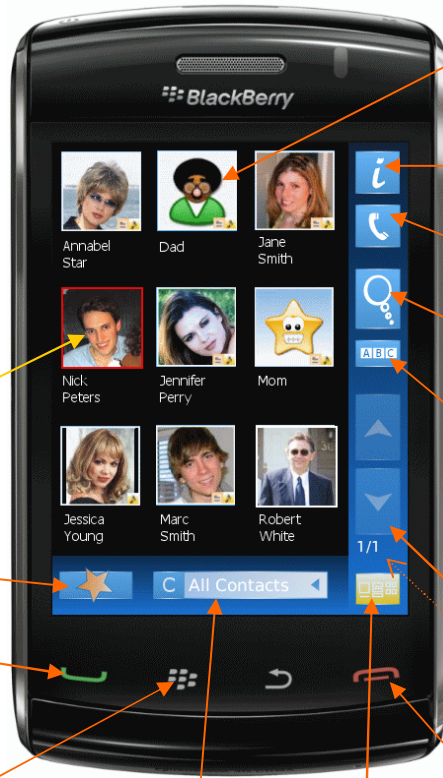

Tap twice on a picture to Call or Send an SMS text message to a contact.

Tap once to Select a contact.

Tap-and-click to see a menu of available functions: Edit/Delete contact, Assign a photo, assign as a Favorite.

Slide your finger up/down to scroll.

Tap once to view detailed contact information.

Tap once to call or SMS a contact.

Quickly search for a contact by opening the touch keypad.

Tap on the ABC button in this area to open the vertical letter bar to jump to a contact starting with a particular letter.

Quick Page Up/Down

Shows number of contact pages in current view.

Minimize Photo Contacts (back to home screen).

Intelligent Search Keypad

Quickly find contacts with only a few finger presses. Just start typing the name, number, company name or title of the contact and Photo Contacts will search contacts. Once the contact is found, tap twice on the picture to call or SMS.

Vertical Letter Bar

Slide your finger or stylus up-down the letter bar to jump to contacts starting with the selected letter.

Text/Category Filter Bar

Shows active Category or text filter/search. Tap once to open the category selection list. Tap again to clear the search filter and see All Contacts.